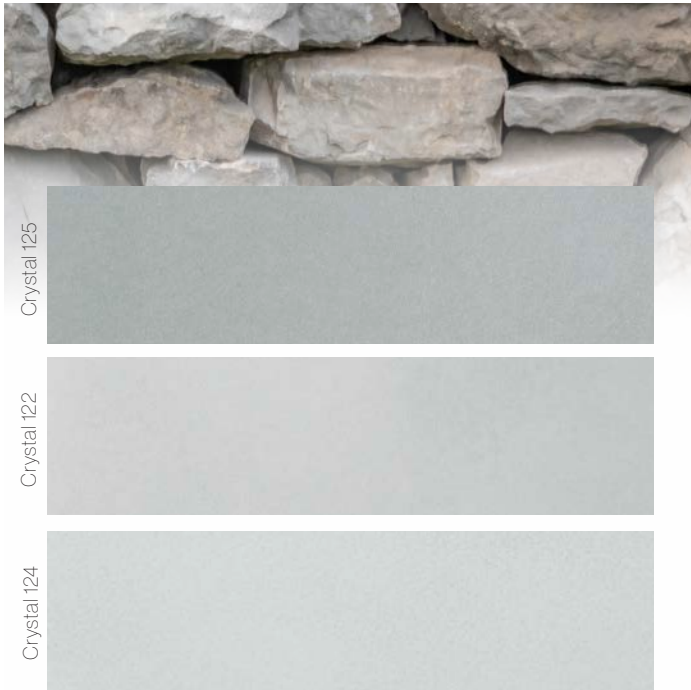

Swisspearl Color Blends - Nobilis

V0520

To request samples of these blends please contact Cladding Corp at (888) 826-8453 or email info@claddingcorp.com.

www.claddingcorp.com