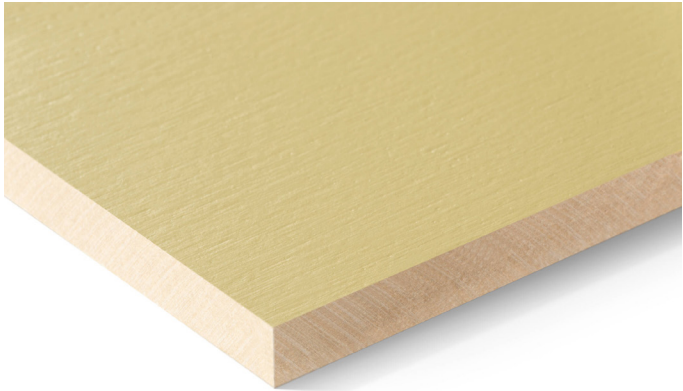

Swisspearl Deco

Rustic and smooth with a natural, opaque color

Swisspearl Deco features a rustic, opaque coated surface. The directional grain of the board is subtly visible through the paint - adding a smooth yet natural look to the painted Deco panel. The combination of the delicate structure and the true nature of Swisspearl's fibre cement boards - requiring only limited maintenance over time - makes the Deco board a decorative choice for your facade.