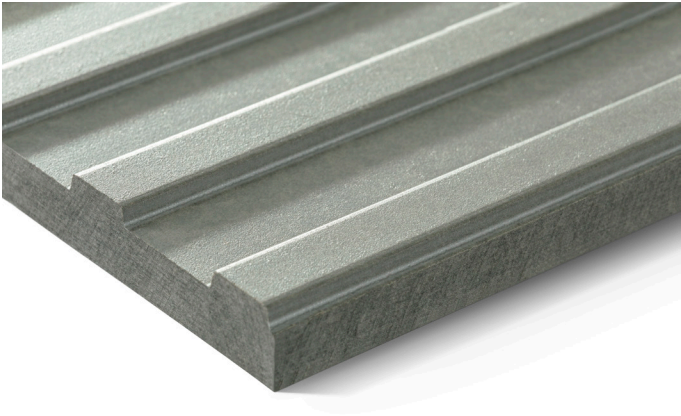

Swisspearl Gravial

Rich contrast, unique interplay of light and shadow

Gravial is a large format fiber cement panel with a linear, geometrical grooved surface. Depending on the position and incident daylight, Gravial offers a rich contrast and unique interplay of light and shadow. It is perfect for making a special statement on both the interior and exterior of a building.

To request samples of Swisspearl Gravial please contact Cladding Corp at (888) 826-8453 or info@claddingcorp.com

www.claddingcorp.com

Crystal 125

Granite 624

Amber 723

Anthracite 3020

Ivory 3090

Ivory 3099