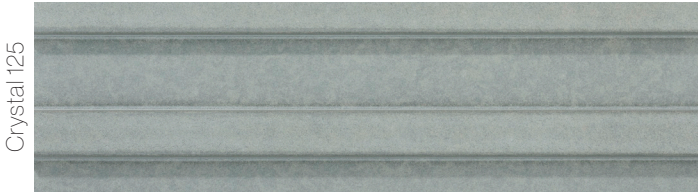

Swisspearl Gravial

Rich contrast, unique interplay of light and shadow

Gravial is a large format fiber cement panel with a linear, geometrical grooved surface. Depending on the position and incident daylight, Gravial offers a rich contrast and unique interplay of light and shadow. It is perfect for making a special statement on both the interior and exterior of a building.

To request samples of Swisspearl Gravial please contact Cladding Corp at (888) 826-8453 or info@claddingcorp.com

www.claddingcorp.com

Crystal 125

Granite 624

Amber 723

Anthracite 3020

Ivory 3090

Ivory 3099