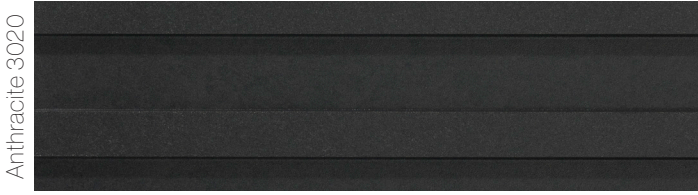

Swisspearl Gravial

Rich contrast, unique interplay of light and shadow

Gravial is a large format fiber cement panel with a linear, geometrical grooved surface. Depending on the position and incident daylight, Gravial offers a rich contrast and unique interplay of light and shadow. It is perfect for making a special statement on both the interior and exterior of a building.

To request samples of Swisspearl Gravial please contact Cladding Corp at **(888) 826-8453** or info@claddingcorp.com

www.claddingcorp.com

Crystal 125

Granite 624

Amber 723

Anthracite 3020

Ivory 3090

Ivory 3099