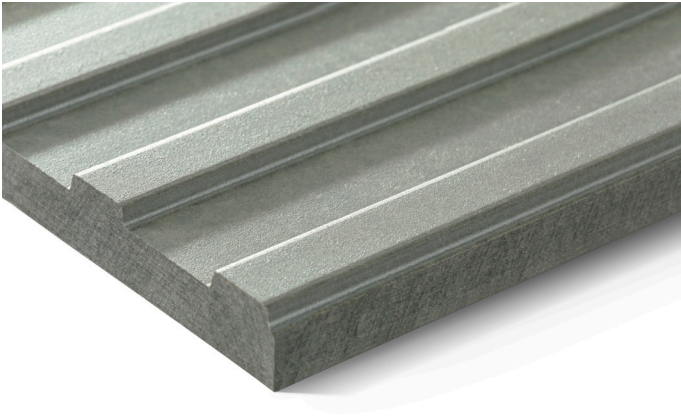

Swisspearl Gravial

Rich contrast, unique interplay of light and shadow

Gravial is a large format fiber cement panel with a linear, geometrical grooved surface. Depending on the position and incident daylight, Gravial offers a rich contrast and unique interplay of light and shadow. It is perfect for making a special statement on both the interior and exterior of a building.

To request samples of Swisspearl Gravial please contact Cladding Corp at **(888) 826-8453** or info@claddingcorp.com

www.claddingcorp.com

Crystal 125

Granite 624

Amber 723

Anthracite 3020

Ivory 3090

Ivory 3099