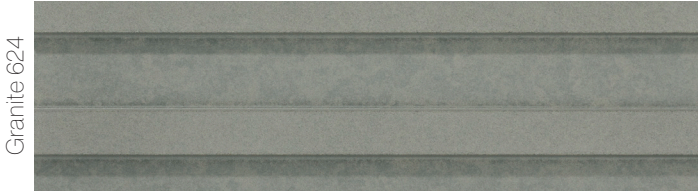

Swisspearl Gravial

Rich contrast, unique interplay of light and shadow

Gravial is a large format fiber cement panel with a linear, geometrical grooved surface. Depending on the position and incident daylight, Gravial offers a rich contrast and unique interplay of light and shadow. It is perfect for making a special statement on both the interior and exterior of a building.

To request samples of Swisspearl Gravial please contact Cladding Corp at **(888) 826-8453** or info@claddingcorp.com

www.claddingcorp.com

Crystal 125

Granite 624

Amber 723

Anthracite 3020

Ivory 3090

Ivory 3099