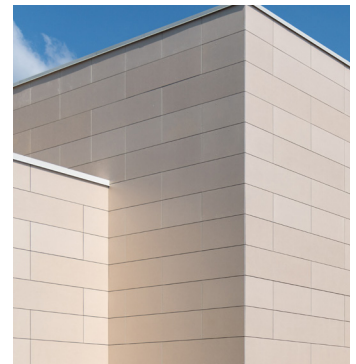

Swisspearl Largo

Freedom of design without limits

The large-format Swisspearl Largo panels give façades what they need: a face, individuality, character, texture, color, and most important, a highly effective protective layer. Swisspearl Largo allows an immense range of possibilities for the design of façades, with an extensive selection of surface options, various types of joints, fastenings, and panel formats that can be freely selected within the maximum useable size. For visible creativity and to meet the highest aesthetic requirements, in proven Swisspearl quality.

SIZES

Panel size

Swisspearl Largo:

Thickness: 5/16" (8mm)

Weight: 3.21 lb/sf

Thickness: 1/2" (12mm)

Weight: 5.03 lb/sf

Max. useable, finished panel size: