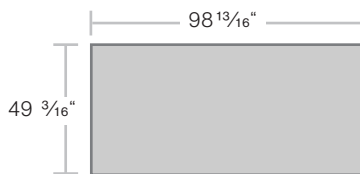

SIZES

Panel size

Swisspearl Largo:

Thickness: 5/16" (8mm)

Weight: 3.21 lb/sf

Thickness: 1/2" (12mm)

Weight: 5.03 lb/sf

Max. useable, finished panel size: