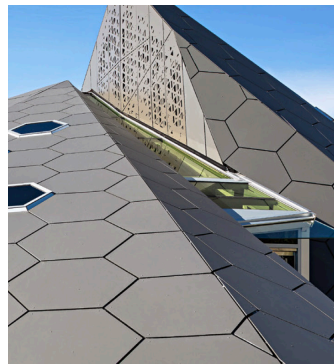

Swisspearl Largo

Freedom of design without limits

The large-format Swisspearl Largo panels give façades what they need: a face, individuality, character, texture, color, and most important, a highly effective protective layer. Swisspearl Largo allows an immense range of possibilities for the design of façades, with an extensive selection of surface options, various types of joints, fastenings, and panel formats that can be freely selected within the maximum useable size. For visible creativity and to meet the highest aesthetic requirements, in proven Swisspearl quality.

SIZES

Panel size

Swisspearl Largo:

Thickness: 5/16" (8mm)

Weight: 3.21 lb/sf

Thickness: 1/2" (12mm)

Weight: 5.03 lb/sf

Max. useable, finished panel size: