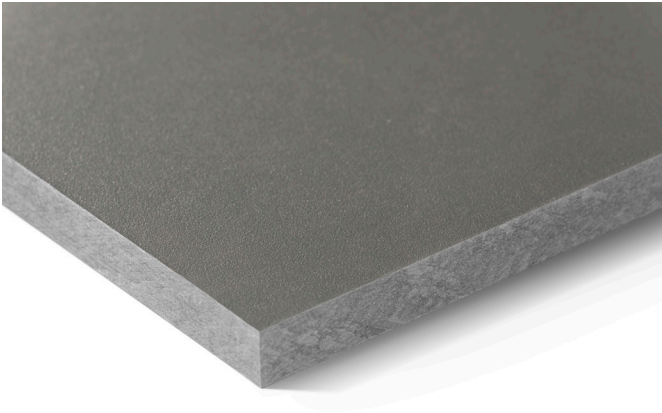

Swisspearl Nobilis

An authentic fiber cement look

Nobilis is a large format fiber cement panel with a translucent lightly pigmented surface coating. Select color tones highlight the authenticity of the fiber cement.

Jade 521

Jade 522

Granite 622

Granite 624

Amber 721

Amber 723

Anthracite 221