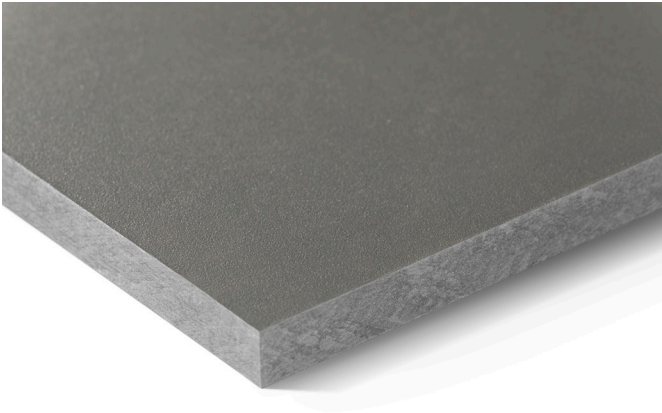

Swisspearl Nobilis

An authentic fiber cement look

Nobilis is a large format fiber cement panel with a translucent lightly pigmented surface coating. Select color tones highlight the authenticity of the fiber cement.

Jade 521

Jade 522

Granite 622

Granite 624

Amber 721

Amber 723

Anthracite 221