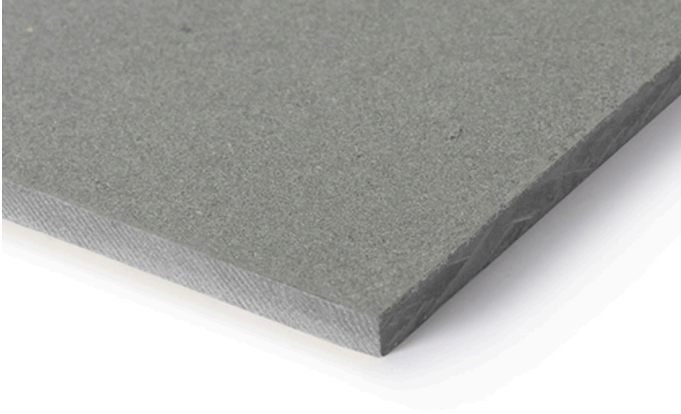

Swisspearl Patina Rough

Stone-like finish, adding character for a natural effect

Patina Rough offers a natural and authentic look, with a stone-like finish that adds character to any facade. Subtle variations in colour and texture make each panel unique. Like all variants of the Patina series, Patina Rough forms a fine coating over the years, which gives the facade an individual character. The exquisite shades support the rough surface in its expressiveness and form a harmonious combination with the other Patina products.