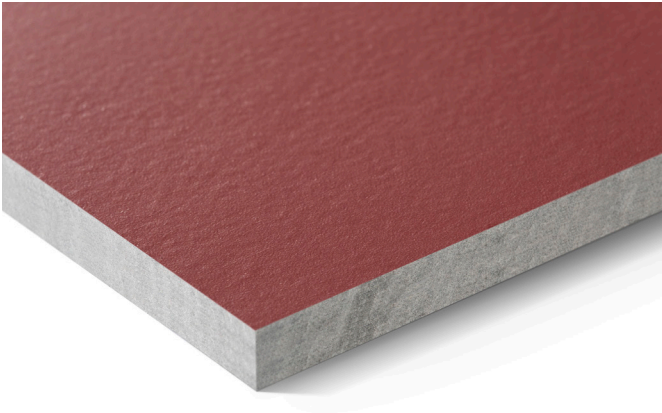

Swisspearl Planea

Fresh and colorful creativity

Planea is a grey based fiber cement panel with a opaque coating. The matte and smooth finish emphasizes the clear, bright and bold colors for an overall intense appearance.

To request samples of Swisspearl Planea please contact Cladding Corp at (888) 826-8453 or info@claddingcorp.com

www.claddingcorp.com

- Igloo 932
- Seashell 933
- Sunrise 831
- Sunset 832
- Cactus 531
- Jungle 532
- Coral 331
- Dragon 332
- Crimson 333
- Ruby 334
- Snowflake 930
- Sky/light 131
- Midnight 231