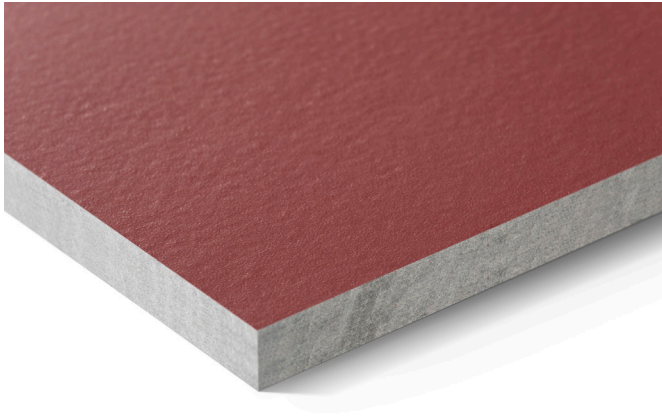

# Swisspearl Planea

Fresh and colorful creativity

Planea is a grey based fiber cement panel with a opaque coating. The matte and smooth finish emphasizes the clear, bright and bold colors for an overall intense appearance.