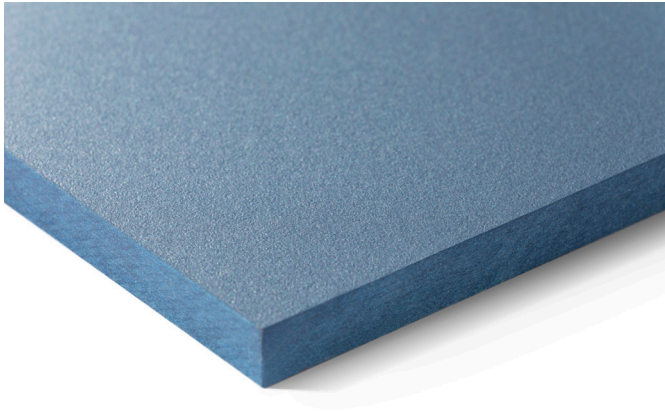

# Swisspearl Reflex

A shiny look and metallic character

Reflex is a large format fiber cement panel with a reflective surface coating. The metallic character gives the panels a sophisticated, shiny look; depending on the vantage point, the coating creates amazing nuances of color.

Platinum 9020

Black Velvet 9221

Dark Silver 9222

Crimson 9231

Cobalt Blue 9241

Autumn Leaves 9270

Mystic Brown 9271

Gold 9272