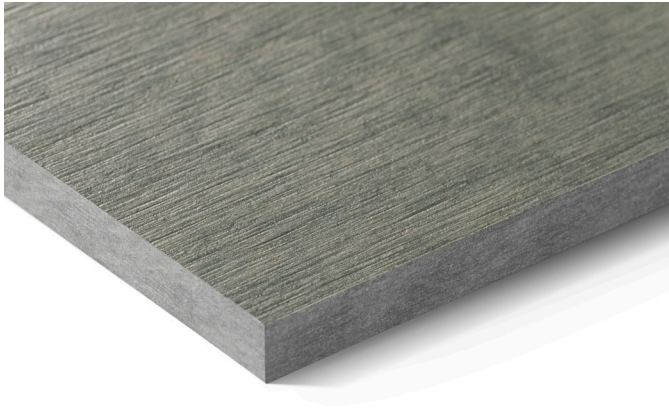

Swisspearl Vintago

Natural authentic, lively and unique look

Vintago is a through colored fiber cement panel with a sanded HR (high-resistance) surface. The sanding process creates a natural raw surface that highlights the originality of the fiber cement panel.