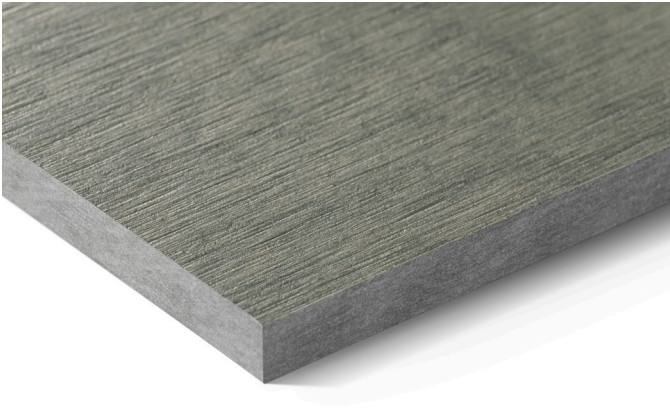

Swisspearl Vintago

Natural authentic, lively and unique look

Vintago is a through colored fiber cement panel with a sanded HR (high-resistance) surface. The sanding process creates a natural raw surface that highlights the originality of the fiber cement panel.