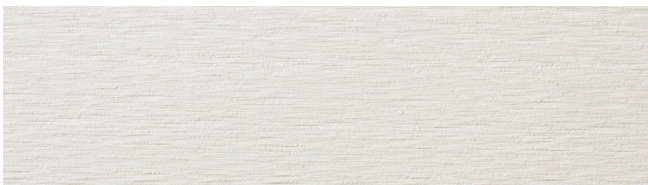

Swisspearl Vintago

Natural authentic, lively and unique look

Vintago is a through colored fiber cement panel with a sanded HR (high-resistance) surface. The sanding process creates a natural raw surface that highlights the originality of the fiber cement panel.

To request samples of Swisspearl Vintago please contact Cladding Corp at **(888) 826-8453** or info@claddingcorp.com

www.claddingcorp.com

VI221

VI 001

VI 011

VI 021

VI 031

VI 040

VI 050

VI 061

VI 071

VI 091

VI 100