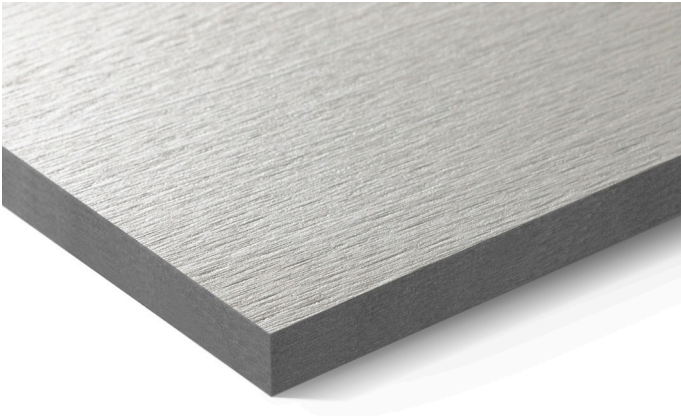

Swisspearl Vintago - Reflex

Rough, lively with a shiny look

Vintago - Reflex is a through-colored fiber cement panel with a sanded, slightly rough surface combined with a reflective coating. This special composition gives the panels an outstandingly beautiful look