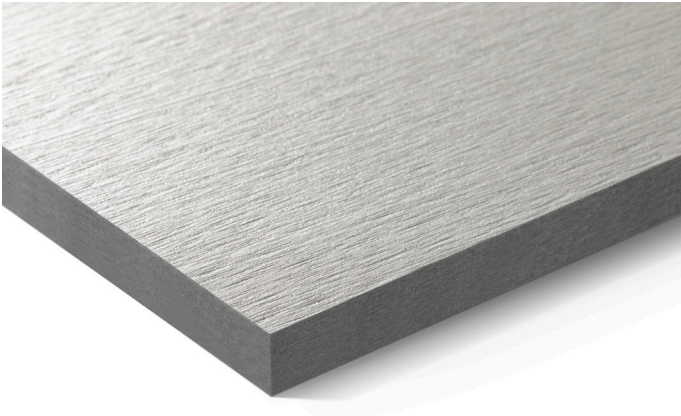

Swisspearl Vintago - Reflex

Rough, lively with a shiny look

Vintago - Reflex is a through-colored fiber cement panel with a sanded, slightly rough surface combined with a reflective coating. This special composition gives the panels an outstandingly beautiful look