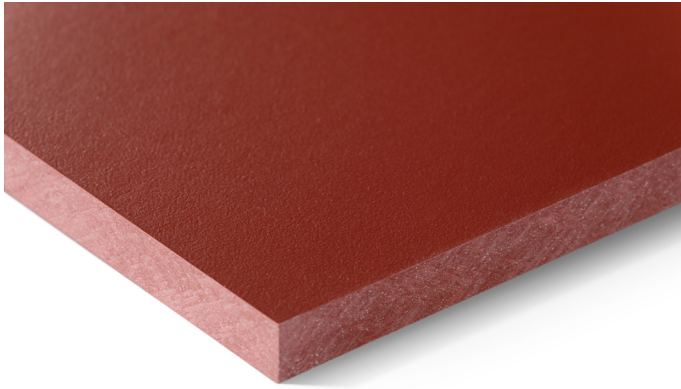

Swisspearl Zenor

Simple elegance

Zenor is a façade panel for building envelopes with an emphasis on uncompromising functionality using simple means. The select range allows a cost-effective implementation from manufacturing to assembly. Including all the quality benefits of the tried and tested Swisspearl fiber cement panels, Zenor provides all-around protection for façades with a simple elegance.