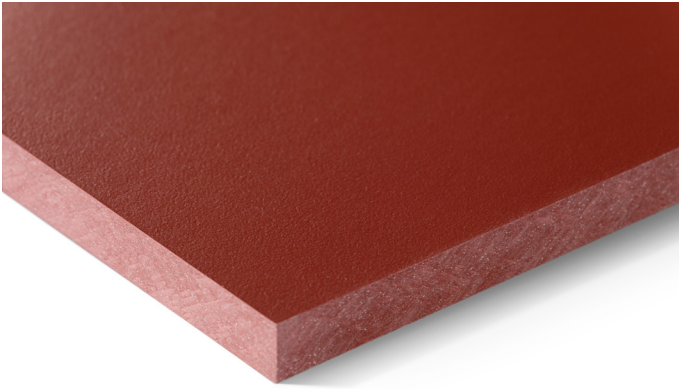

Swisspearl Zenor

Simple elegance

Zenor is a façade panel for building envelopes with an emphasis on uncompromising functionality using simple means. The select range allows a cost-effective implementation from manufacturing to assembly. Including all the quality benefits of the tried and tested Swisspearl fiber cement panels, Zenor provides all-around protection for façades with a simple elegance.