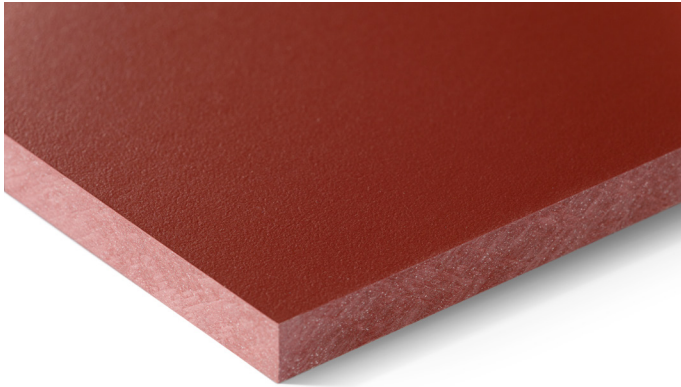

# Swisspearl Zenor

Simple elegance

Zenor is a façade panel for building envelopes with an emphasis on uncompromising functionality using simple means. The select range allows a cost-effective implementation from manufacturing to assembly. Including all the quality benefits of the tried and tested Swisspearl fiber cement panels, Zenor provides all-around protection for façades with a simple elegance.