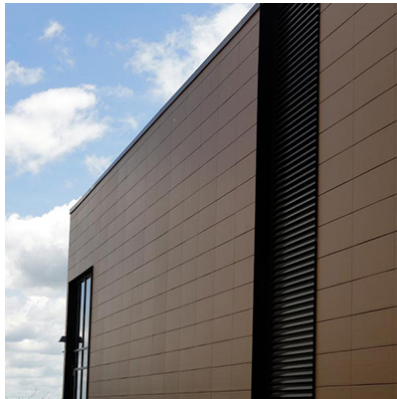

TERRACOTTA RAINSCREEN

NICC – Student Center

Calmar, IA

NICC campus is being transformed. The anchor structure for the campus renovation is the new Student Center designed by Invision Architects. Situated in the heart of the campus, the building's façade has Terra5's TC18 tiles.