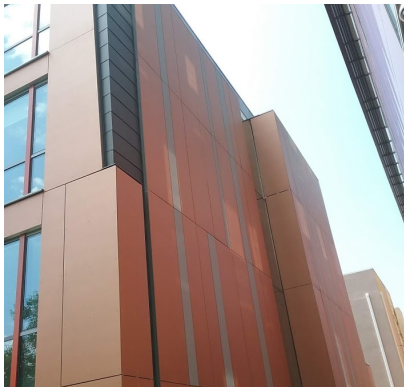

238 Linden Avenue – Ithaca, NY

Energy-efficient Façade for College-accessible Housing in Ithaca

[Ikon 5 Architects](#) continues to turn to Swisspearl's high-quality fiber cement rainscreen products for their latest residential project, 238 Linden Avenue. This multi-family residential project is a block away from Cornell University and the growing demand for housing has created many opportunities for owners to make improvements around town. The facade incorporated four different Swisspearl colors including three metallic Reflex colors and a thermally broken ECO Cladding Hci.10 subframing system. College housing... taken to a whole new level!