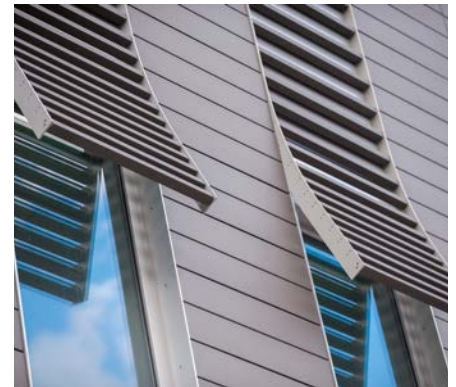

U of Iowa Brain Sciences Building - Iowa City, IA

A unique sunshade detail to complement rainscreen façade on campus

For the new Department of Psychological and Brain Sciences building at the University of Iowa, [BNIM Architects](#) incorporated an engineered Terra5 rainscreen and sunshade assembly supplied by Cladding Corp. For this project, a grey color pallet was selected in order to coordinate with the overall campus master plan. In addition to the exterior rainscreen facade, this installation also included a unique and defining sunshade detail at the top portion of the windows, providing both thermal and aesthetic elements to the building's design.