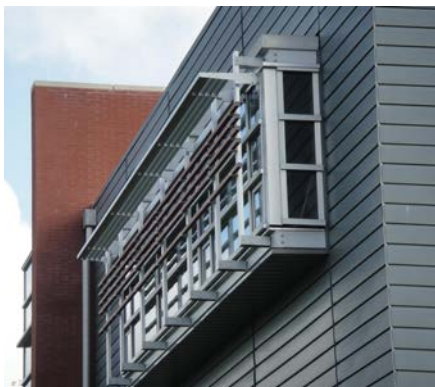

TERRA COTTA SUNSCREEN

West Whiteland Township Municipal – Philadelphia, PA
A contemporary terracotta sunscreen complementing an energy-efficient design.

[Cee Jay Frederick Associates](#) designed the West Whiteland Township Municipal Complex to function, in iconic fashion, as a focal element at the intersection of the main street in the Town Center it occupies and serves to help define. The building is a collective response to the need for sustainability in design and the exterior aesthetic is intended to comprise a contemporary interpretation of the architectural history and growth of the Township. Terra5 sunscreens were used to support the building's strong horizontal lines while providing solar and heat protection with the window shading.